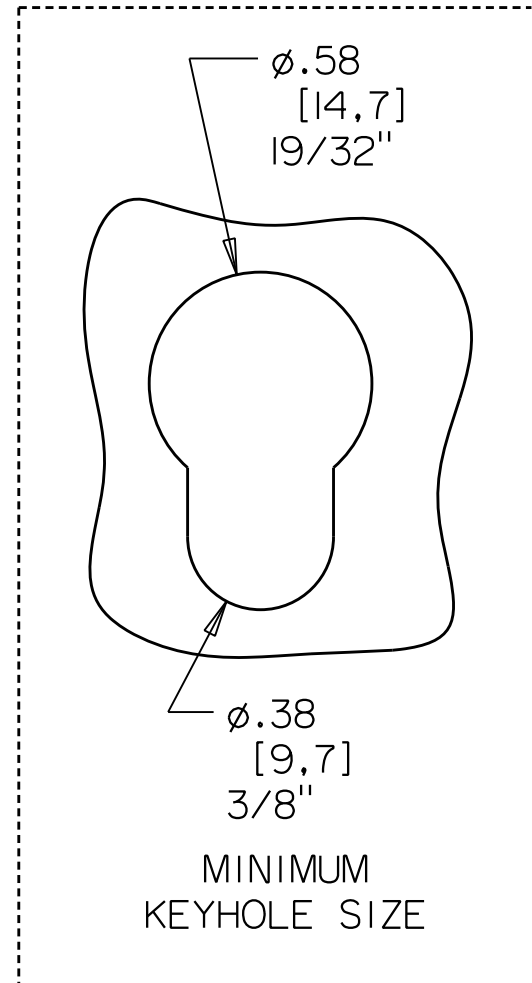

ACTUAL SIZE

Ø 2.4" [61 MM]
APPROX.
WHEN APPLIED

POP CO, INC.
MINNETONKA, MN
MADE IN USA

PART NO:	SCM-250
DESCRIPTION:	2-3/8" SUCTION CUP
MATERIAL:	FLEXIBLE PVC
COLOR:	CLEAR
REV. DATE:	29/APRIL/2008