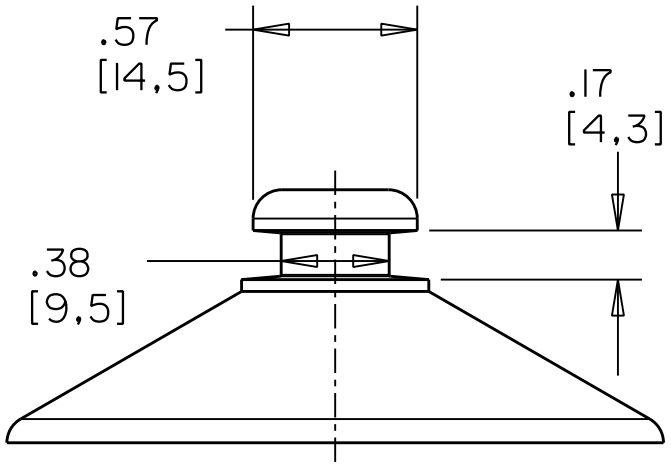

ACTUAL SIZE

Ø 2.4" [61 MM]
APPROX.
WHEN APPLIED

POP CO, INC.
MINNETONKA, MN
MADE IN USA

PART NO:	SCM-250
DESCRIPTION:	2-3/8" SUCTION CUP
MATERIAL:	FLEXIBLE PVC
COLOR:	CLEAR
REV. DATE:	29/APRIL/2008