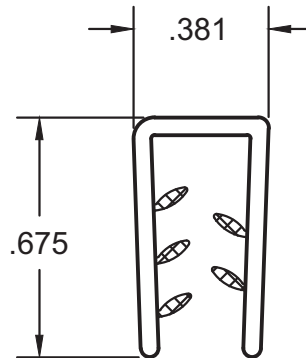

1:1 SCALE

To Hold 1/8" - 3/16" Stock

WALL = .050

REV.	DESCRIPTION	MODIFIED BY	DATE	popco inc.		1/8" - 3/16" U-CHANNEL		SIZE
				MINNETONKA, MN		SCALE 2:1	PART NO.	A
				DRAWN SBP	APPROVED	DATE 7/27/20	DRAWING NO. EP3014	REV