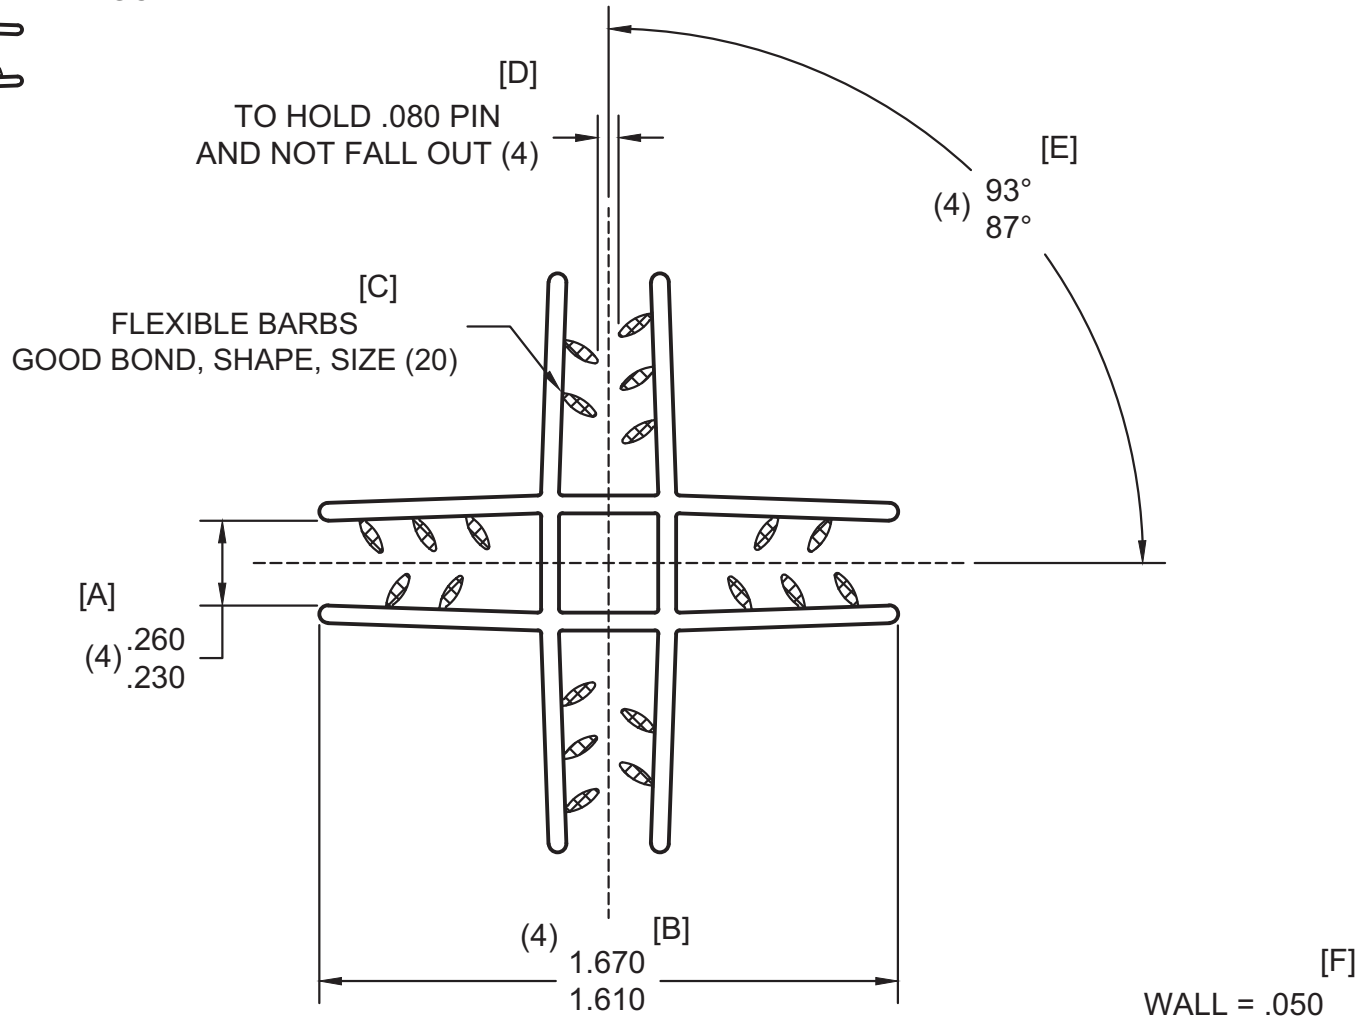

1:1 SCALE

TO HOLD 1/8" - 3/16" STOCK

REV.	DESCRIPTION	MODIFIED BY	DATE	popco inc.		4-WAY PANEL CONNECTOR		
				MINNETONKA, MN		SCALE 2:1	PART NO.	SIZE A
				DRAWN SBP	APPROVED	DATE 08/18/20	DRAWING NO. EP3017	REV