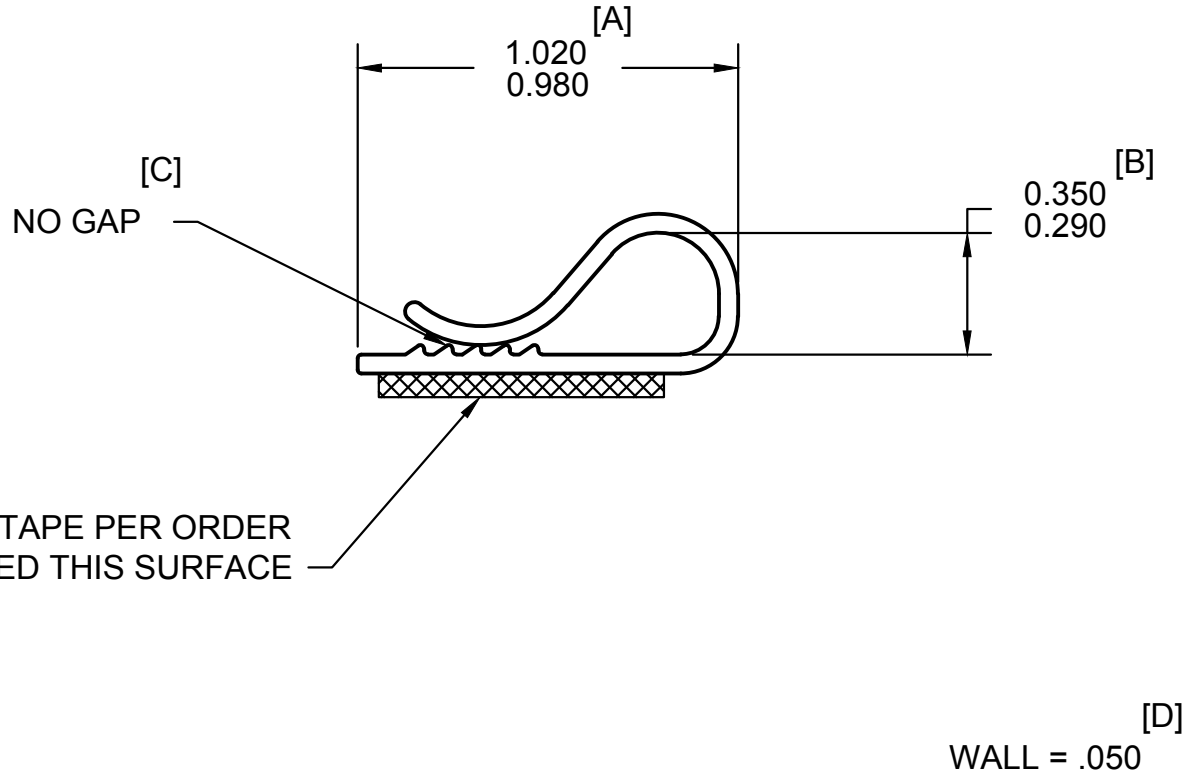

1:1 SCALE

3/4" FOAM TAPE PER ORDER
CENTERED THIS SURFACE

WALL = .050 [D]

REV.	DESCRIPTION	MODIFIED BY	DATE	popco inc.		"R" CLIP		SCALE	PART NO.	SIZE
A	UPDATED CONTROL SPECS	SBP	09/24/10	MINNETONKA, MN		2:1				A
				DRAWN	APPROVED	DATE	DRAWING NO.			REV
				SBP		09/24/10	EP2199			A